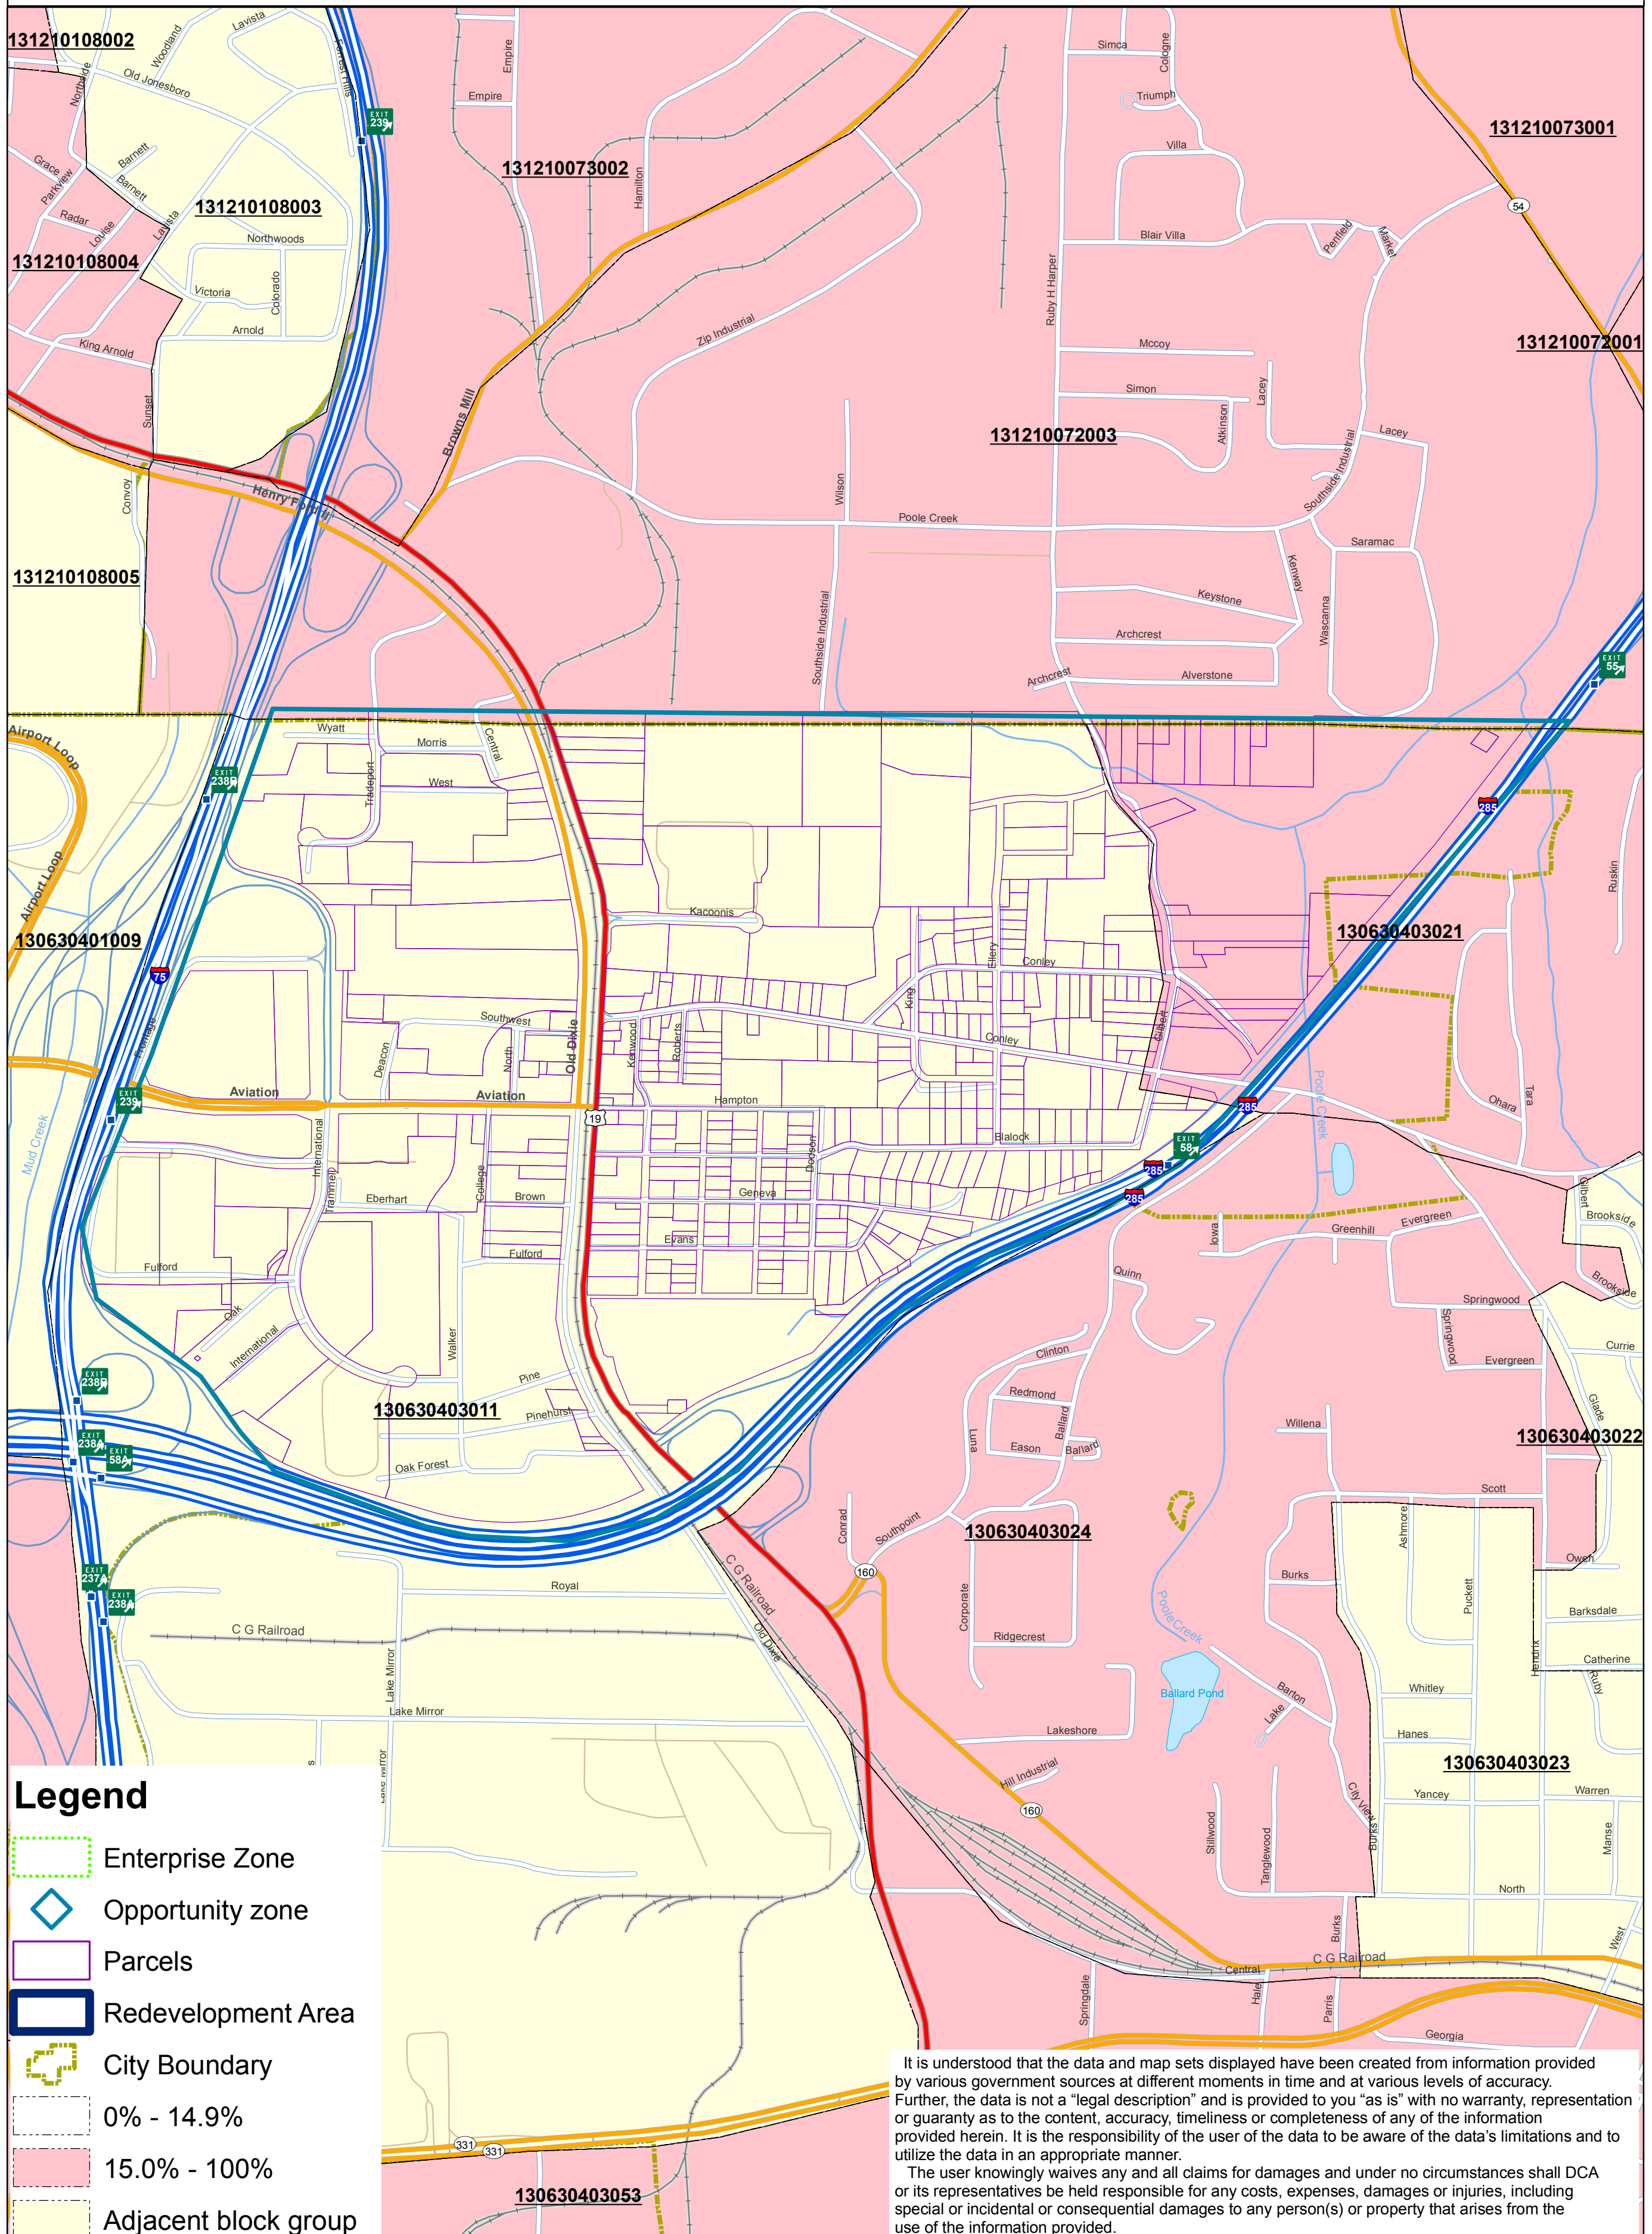

Official Opportunity Zone map for - Clayton County, Mountain View

Legend

- Enterprise Zone
- Opportunity zone
- Parcels
- Redevelopment Area
- City Boundary
- 0% - 14.9%
- 15.0% - 100%
- Adjacent block group

It is understood that the data and map sets displayed have been created from information provided by various government sources at different moments in time and at various levels of accuracy. Further, the data is not a "legal description" and is provided to you "as is" with no warranty, representation or guaranty as to the content, accuracy, timeliness or completeness of any of the information provided herein. It is the responsibility of the user of the data to be aware of the data's limitations and to utilize the data in an appropriate manner.